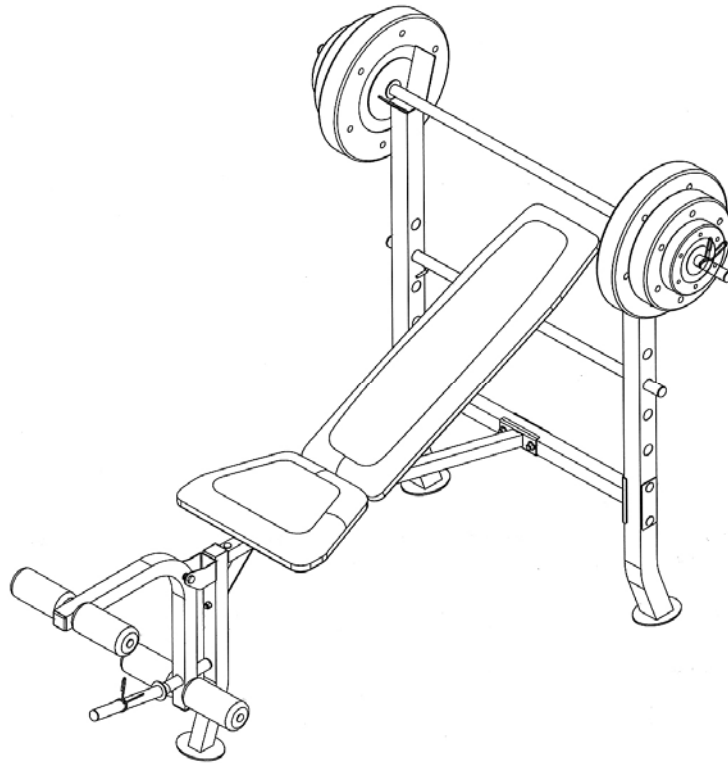

**MARCY DIAMOND ELITE
WEIGHT BENCH
MD-2082W**

IMPORTANT: Please read the Important Safety Notice and Assembly Information in the Owner's manual before assembling this product.

Assembly Manual

130617

①① x 1

①② x 1

①③ x 2

①④ x 1

①⑦ x 4

①⑨ x 3

②① x 2

②② x 2

②③ x 2

②4 x 4

②9 x 4

②5 x 2

③0 x 4

②6 x 1

③1 x 1

②7 x 1

②8 x 1

③5 x 3

③6 x 7

③2 x 8

③3 x 3

③4 x 7

mm

②④ x 4

M10 x 2 5/8"